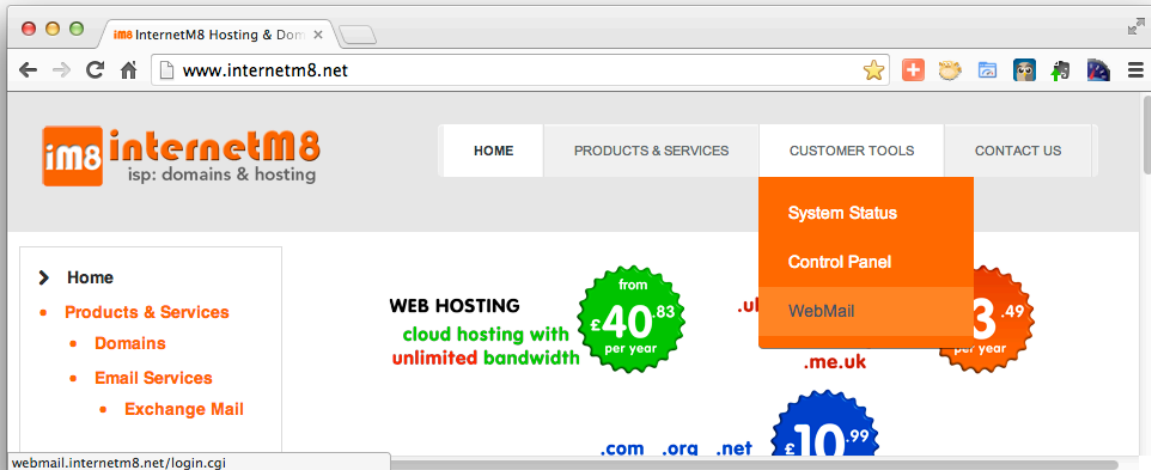

How to use InternetM8 Webmail

Step 1 open: <http://www.internetm8.net> > CUSTOMER TOOLS > WEBMAIL :

Step 2 this will open a new window, or Tab depending upon your browser settings, (you might like to 'bookmark' or 'favourite' the address: <http://webmail.internetm8.net/login.cgi>). **Please enter your email address and password**, once you have done this **click the 'Login Now' button**: