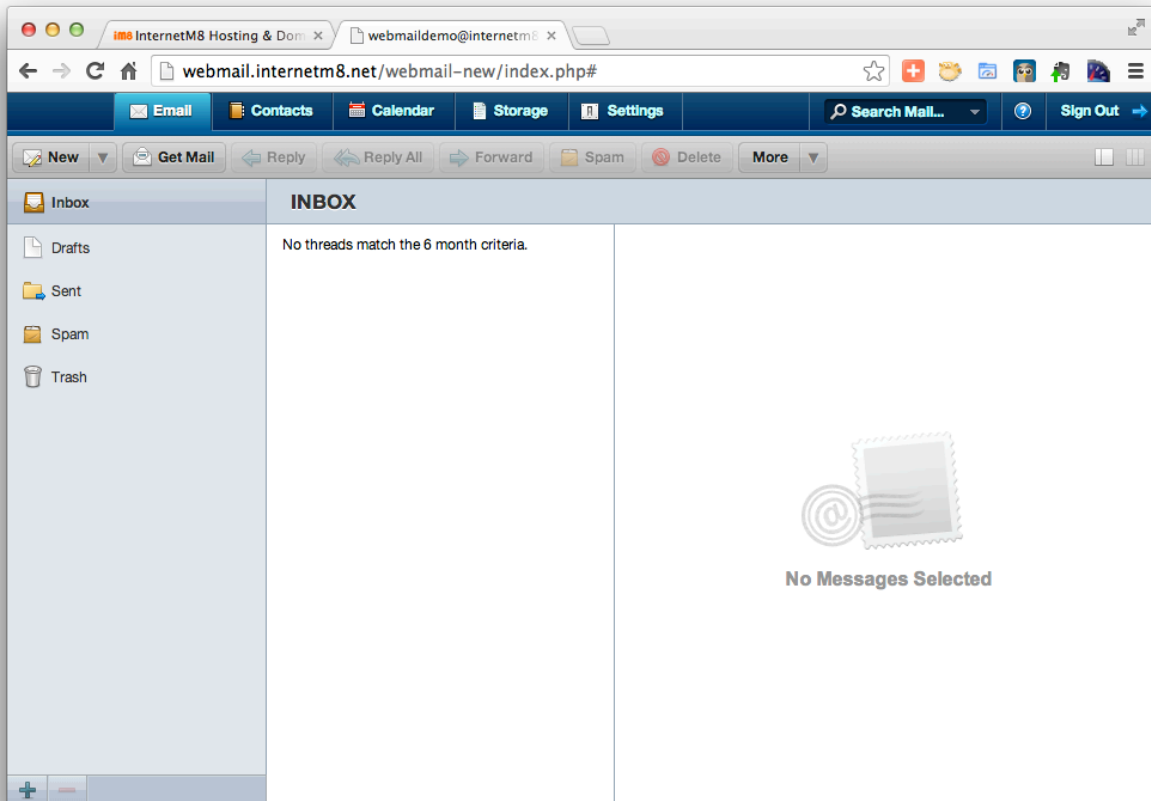

Step 3 select Email and you are ready to go: