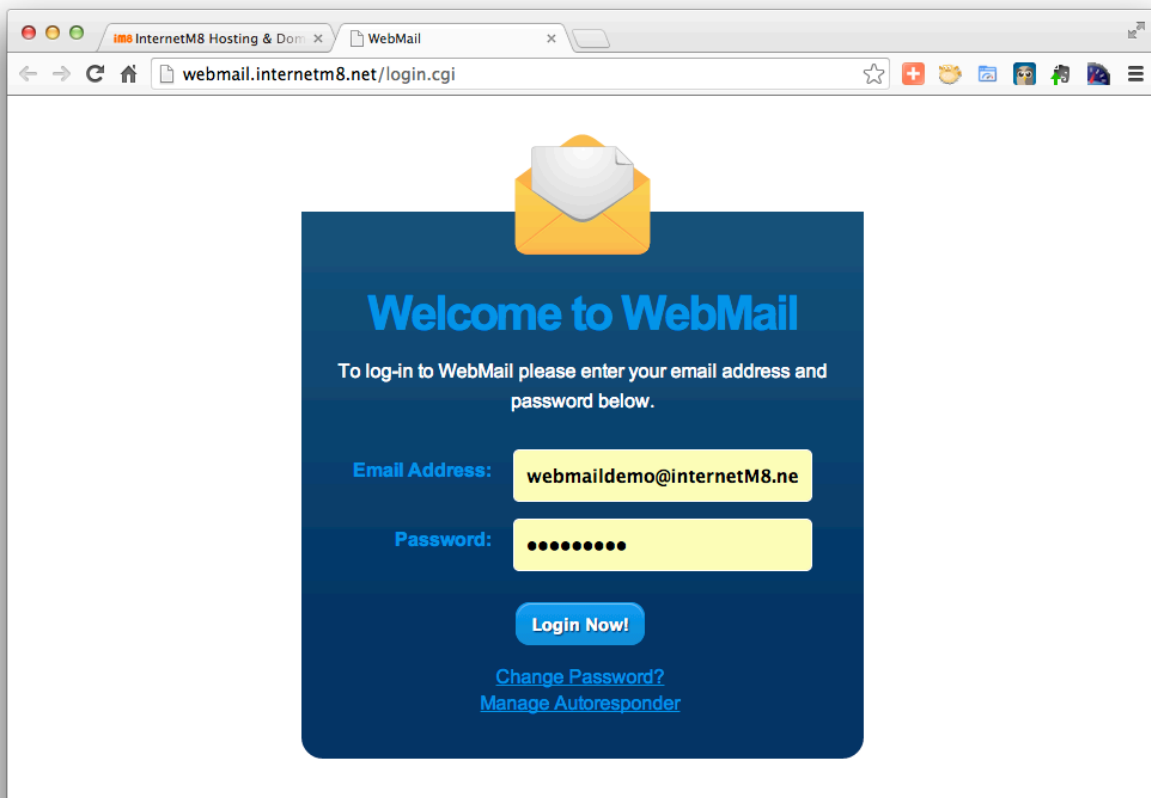

How to use InternetM8 Webmail

Step 1 open: <http://www.internetm8.net> > CUSTOMER TOOLS > WEBMAIL :

Step 2 this will open a new window, or Tab depending upon your browser settings, (you might like to 'bookmark' or 'favourite' the address: <http://webmail.internetm8.net/login.cgi>). **Please enter your email address and password**, once you have done this **click the 'Login Now' button**: